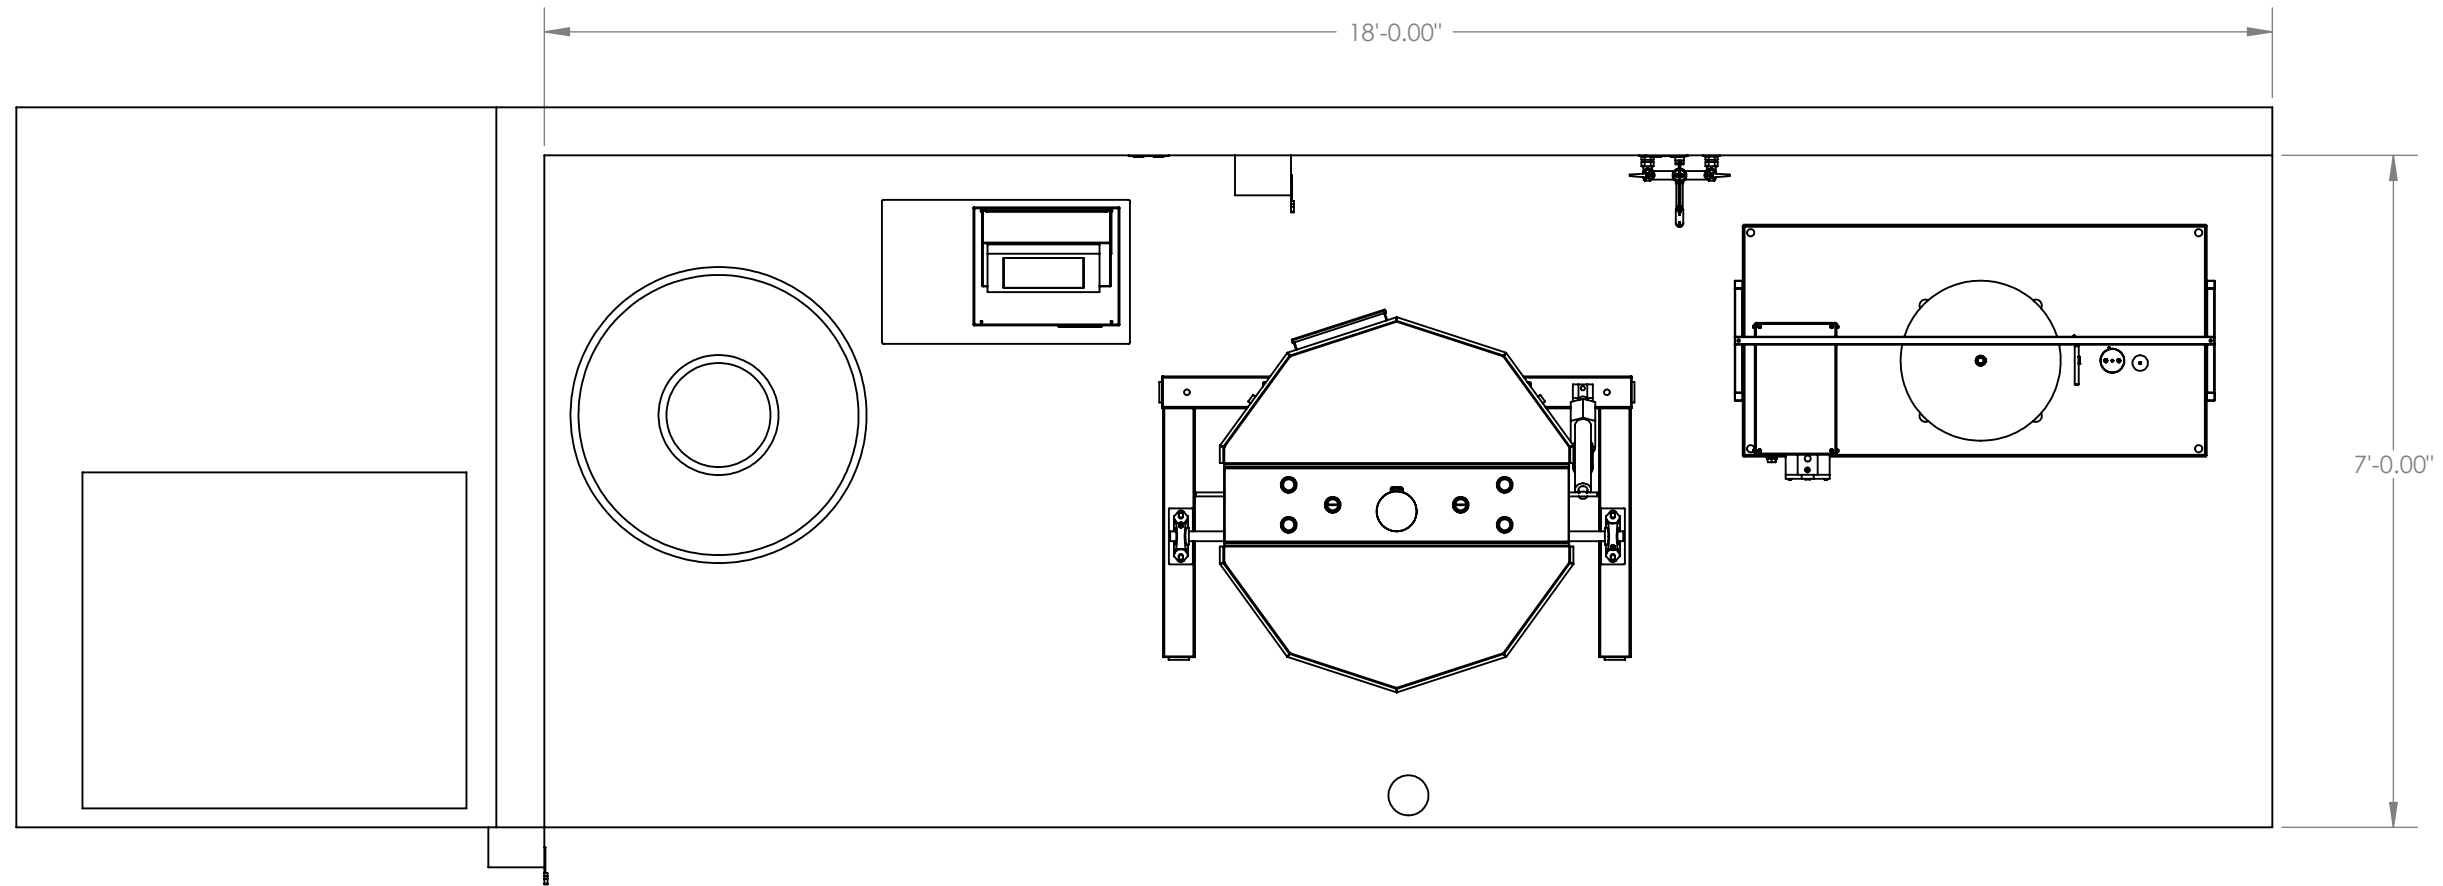

MicroDairy Designs LLC
 13339 Smithsburg Pike, Smithsburg MD 21783
 301-824-3689 microdairy@kipe.com
CONFIDENTIAL DOCUMENT

Material: Assembly

LTR	DESCRIPTION	DATE	BY	SIZE	PART NO.	REV.
				B		#
	REVISIONS			SCALE:	WEIGHT: 99721.84	SHEET 1 OF 2

MicroDairy Designs LLC
 13339 Smithsburg Pike, Smithsburg MD 21783
 301-824-3689 microdairy@kipe.com
CONFIDENTIAL DOCUMENT

Material: Assembly

SIZE	PART NO.	REV.
B		#
SCALE:	WEIGHT: 99721.84	SHEET 2 OF 2