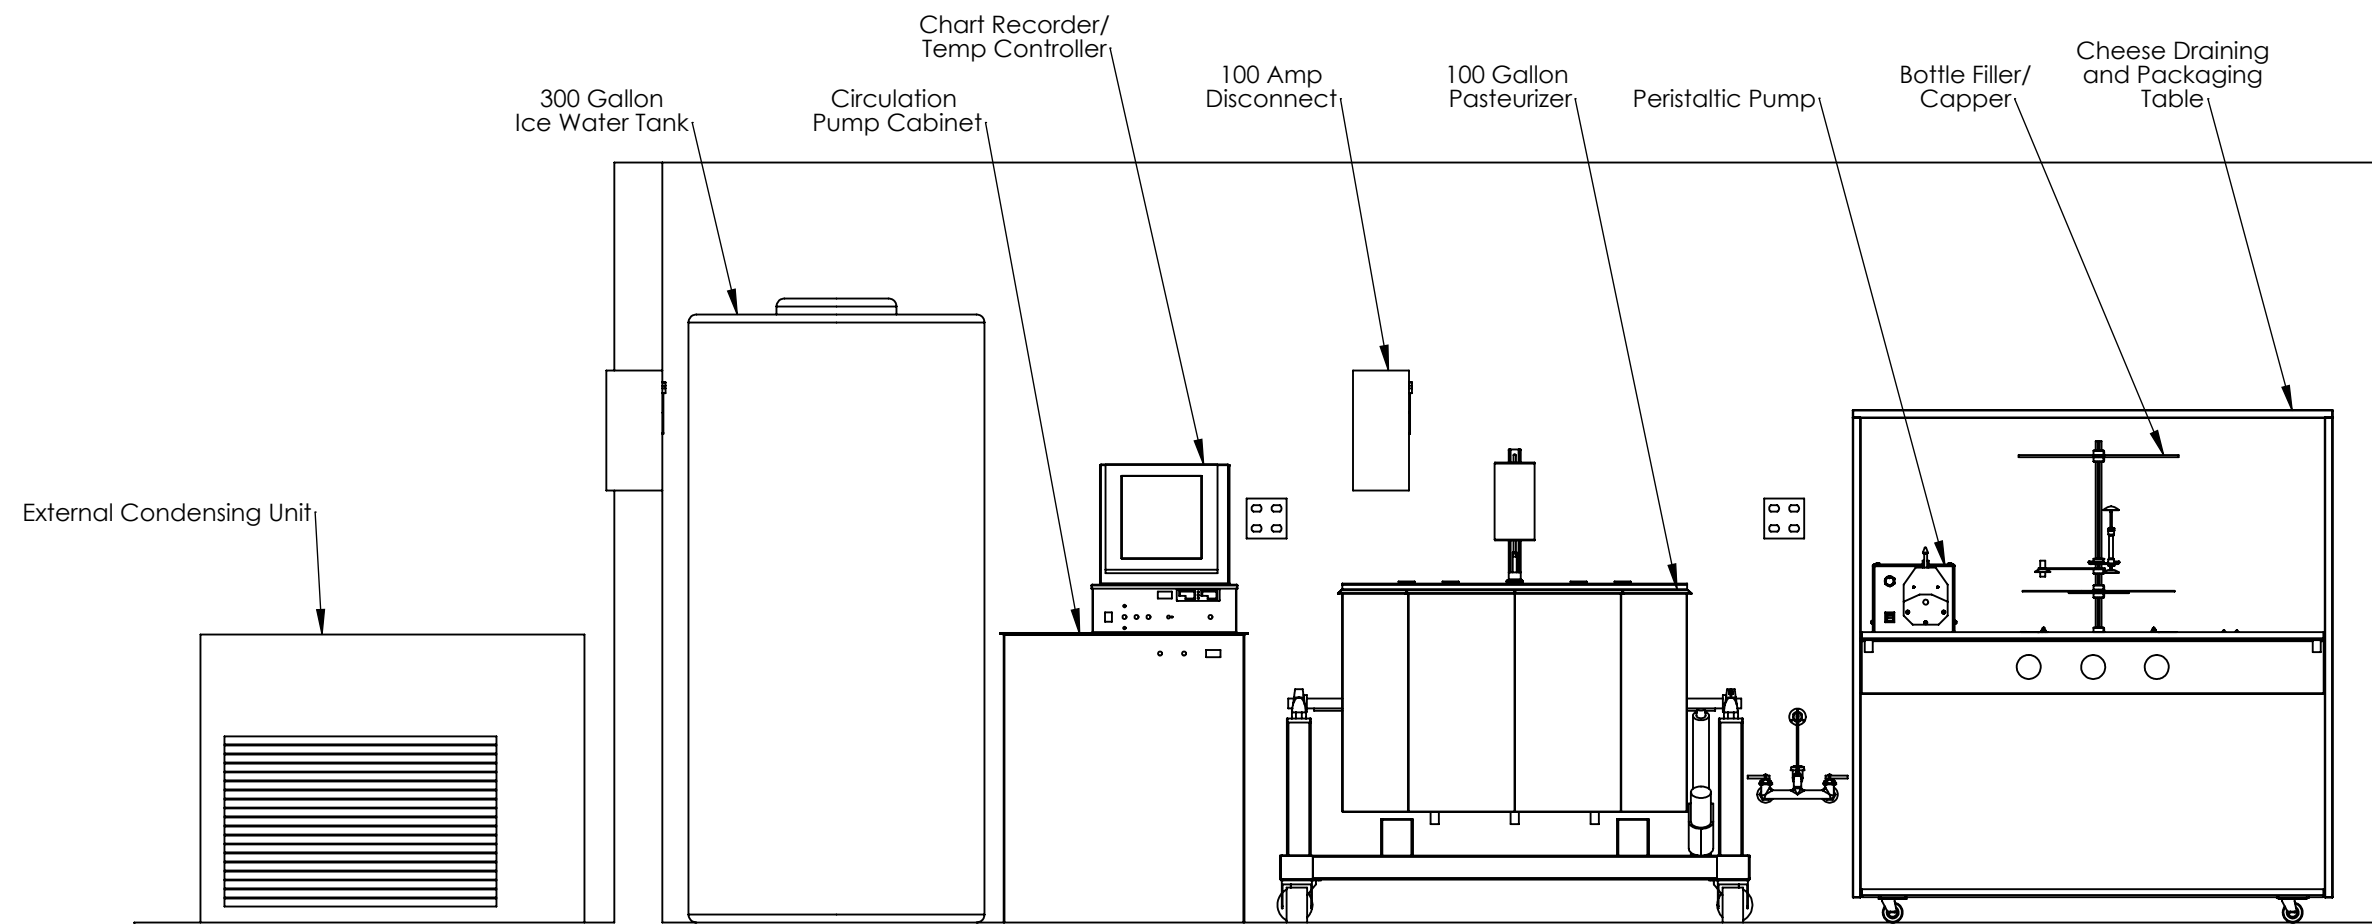

MicroDairy Designs LLC
 13339 Smithsburg Pike, Smithsburg MD 21783
 301-824-3689 microdairy@kipe.com
CONFIDENTIAL DOCUMENT

Material: Assembly

LTR	DESCRIPTION	DATE	BY	SIZE	PART NO.	REV.
				B		#
	REVISIONS			SCALE:	WEIGHT: 99721.84	SHEET 1 OF 2